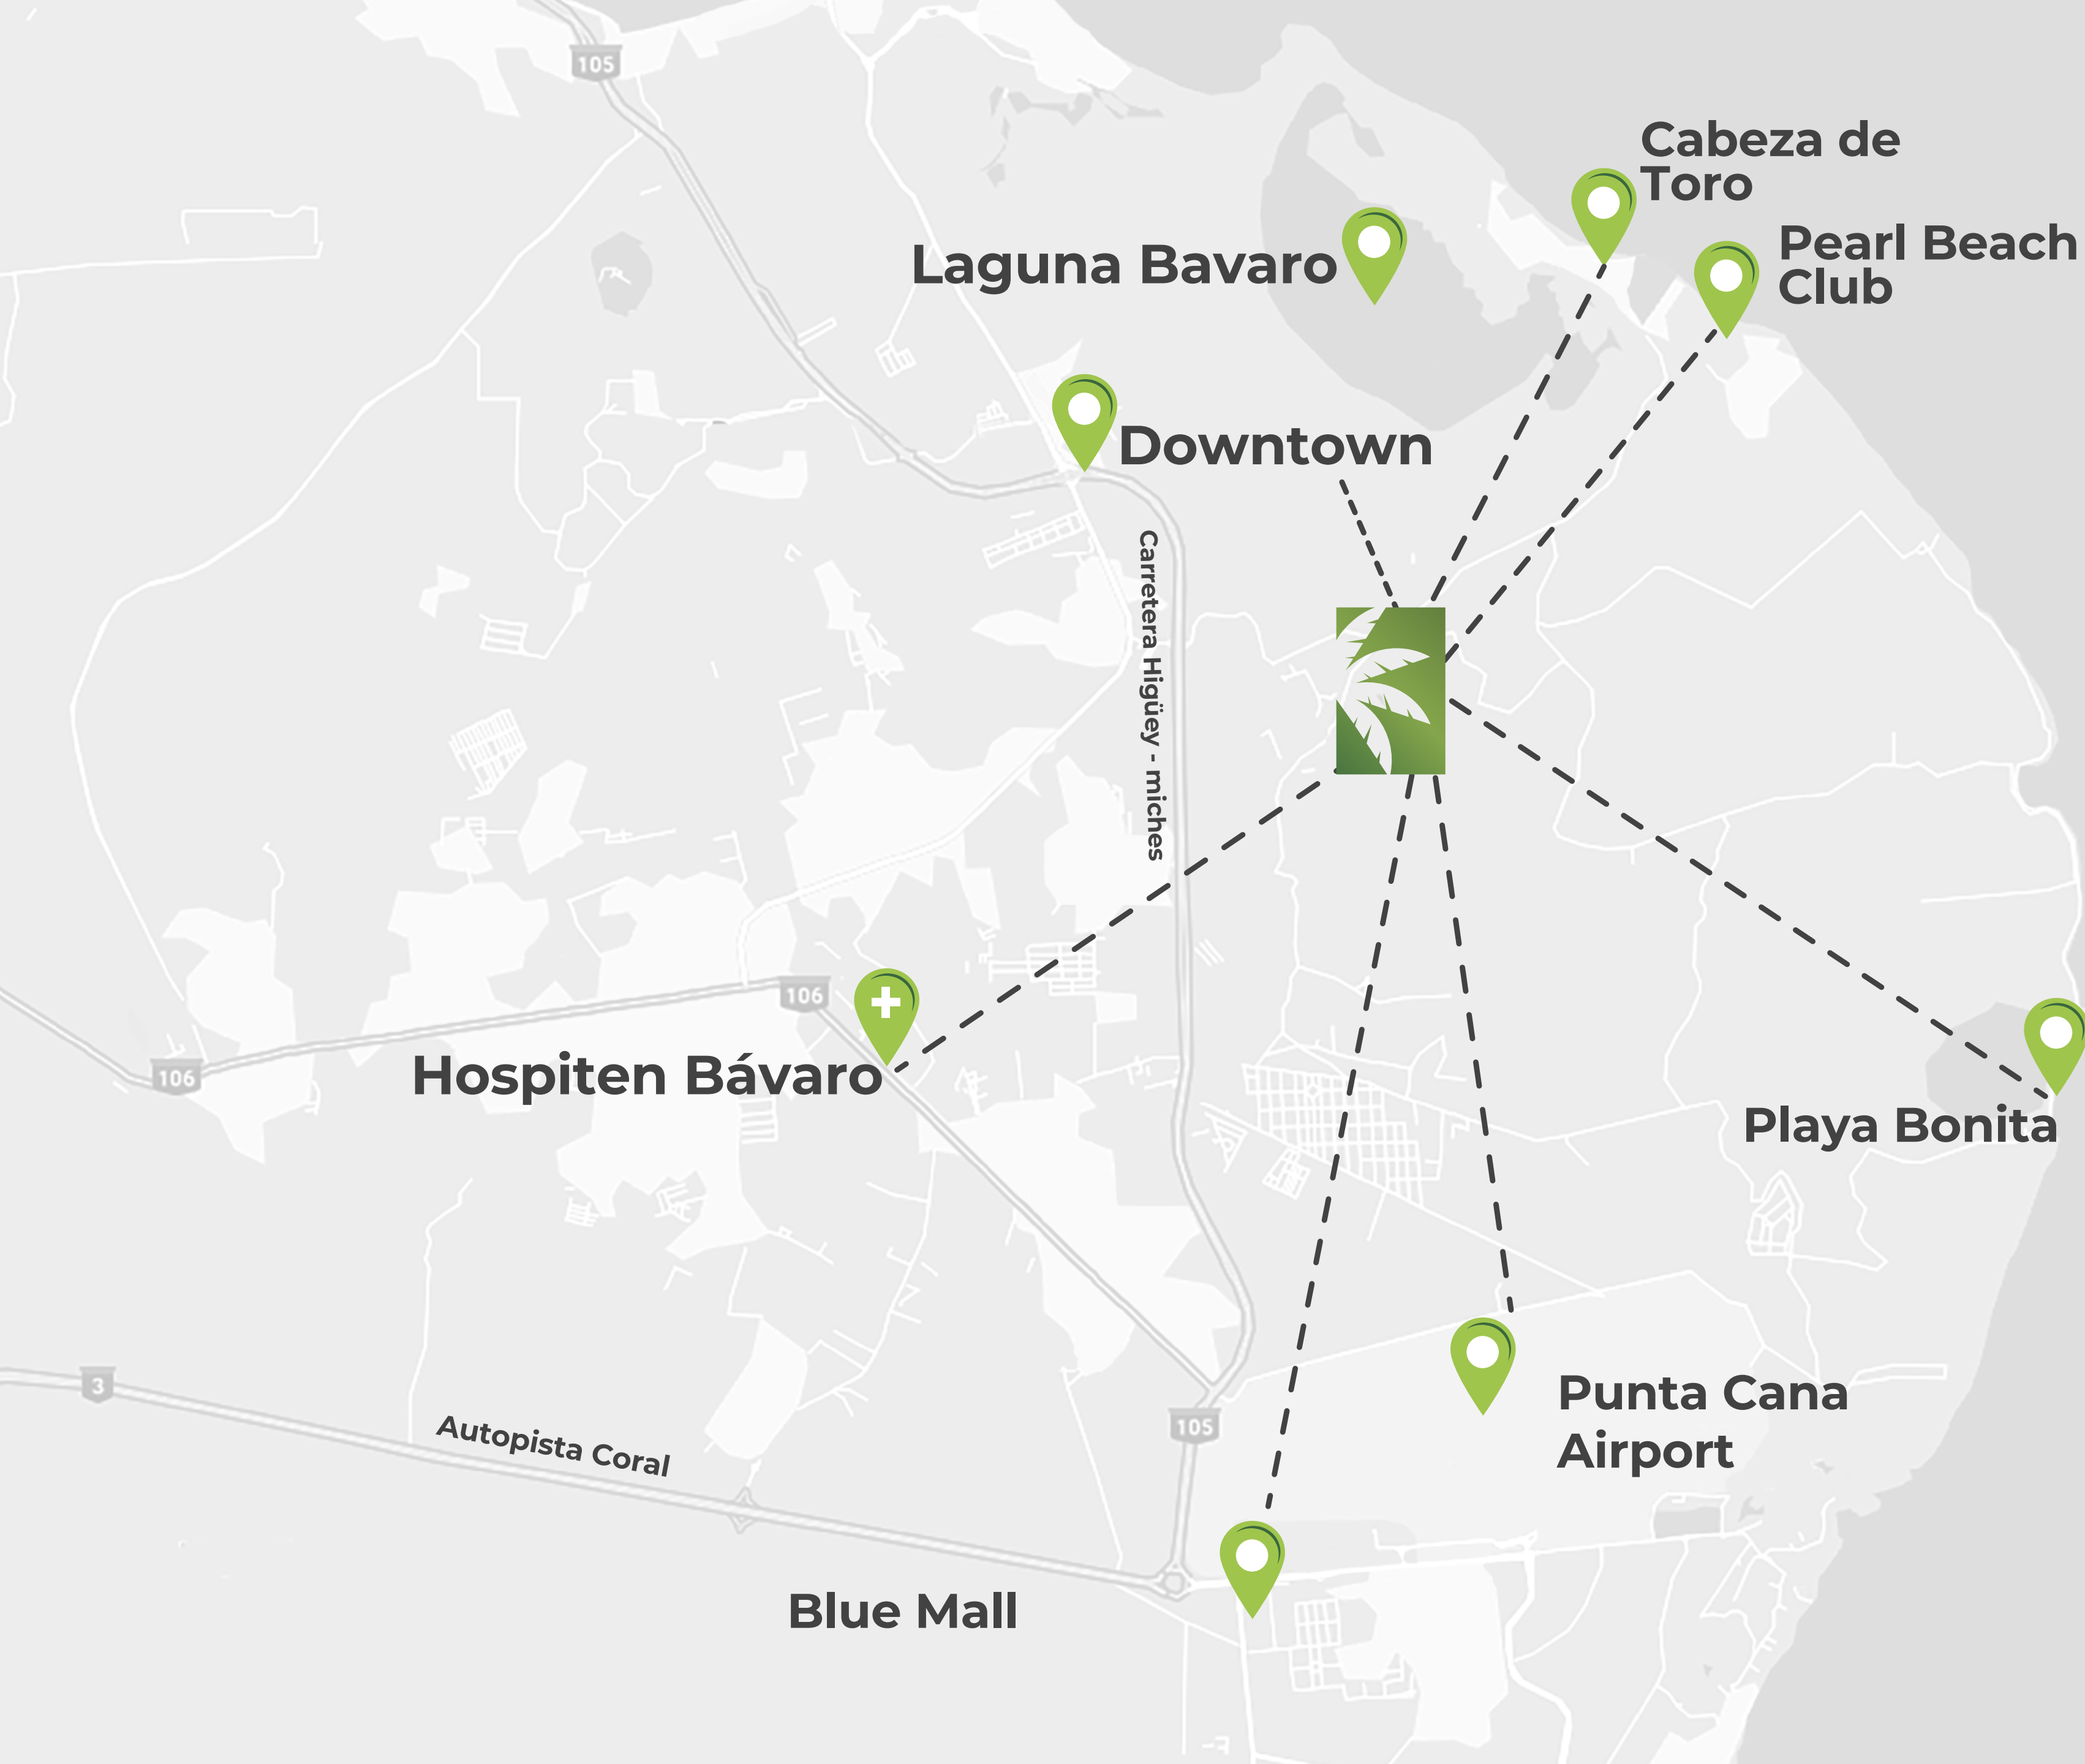

# Location strategic

Located only **10 minutes** away from **Punta Cana airport** and **6 minutes** away from **the downtown, Palm View** offers convenient access to all the landmarks in the area. Additionally, its proximity to **The Pearl Beach Club** makes it a privilege place to enjoy the beach and night life.