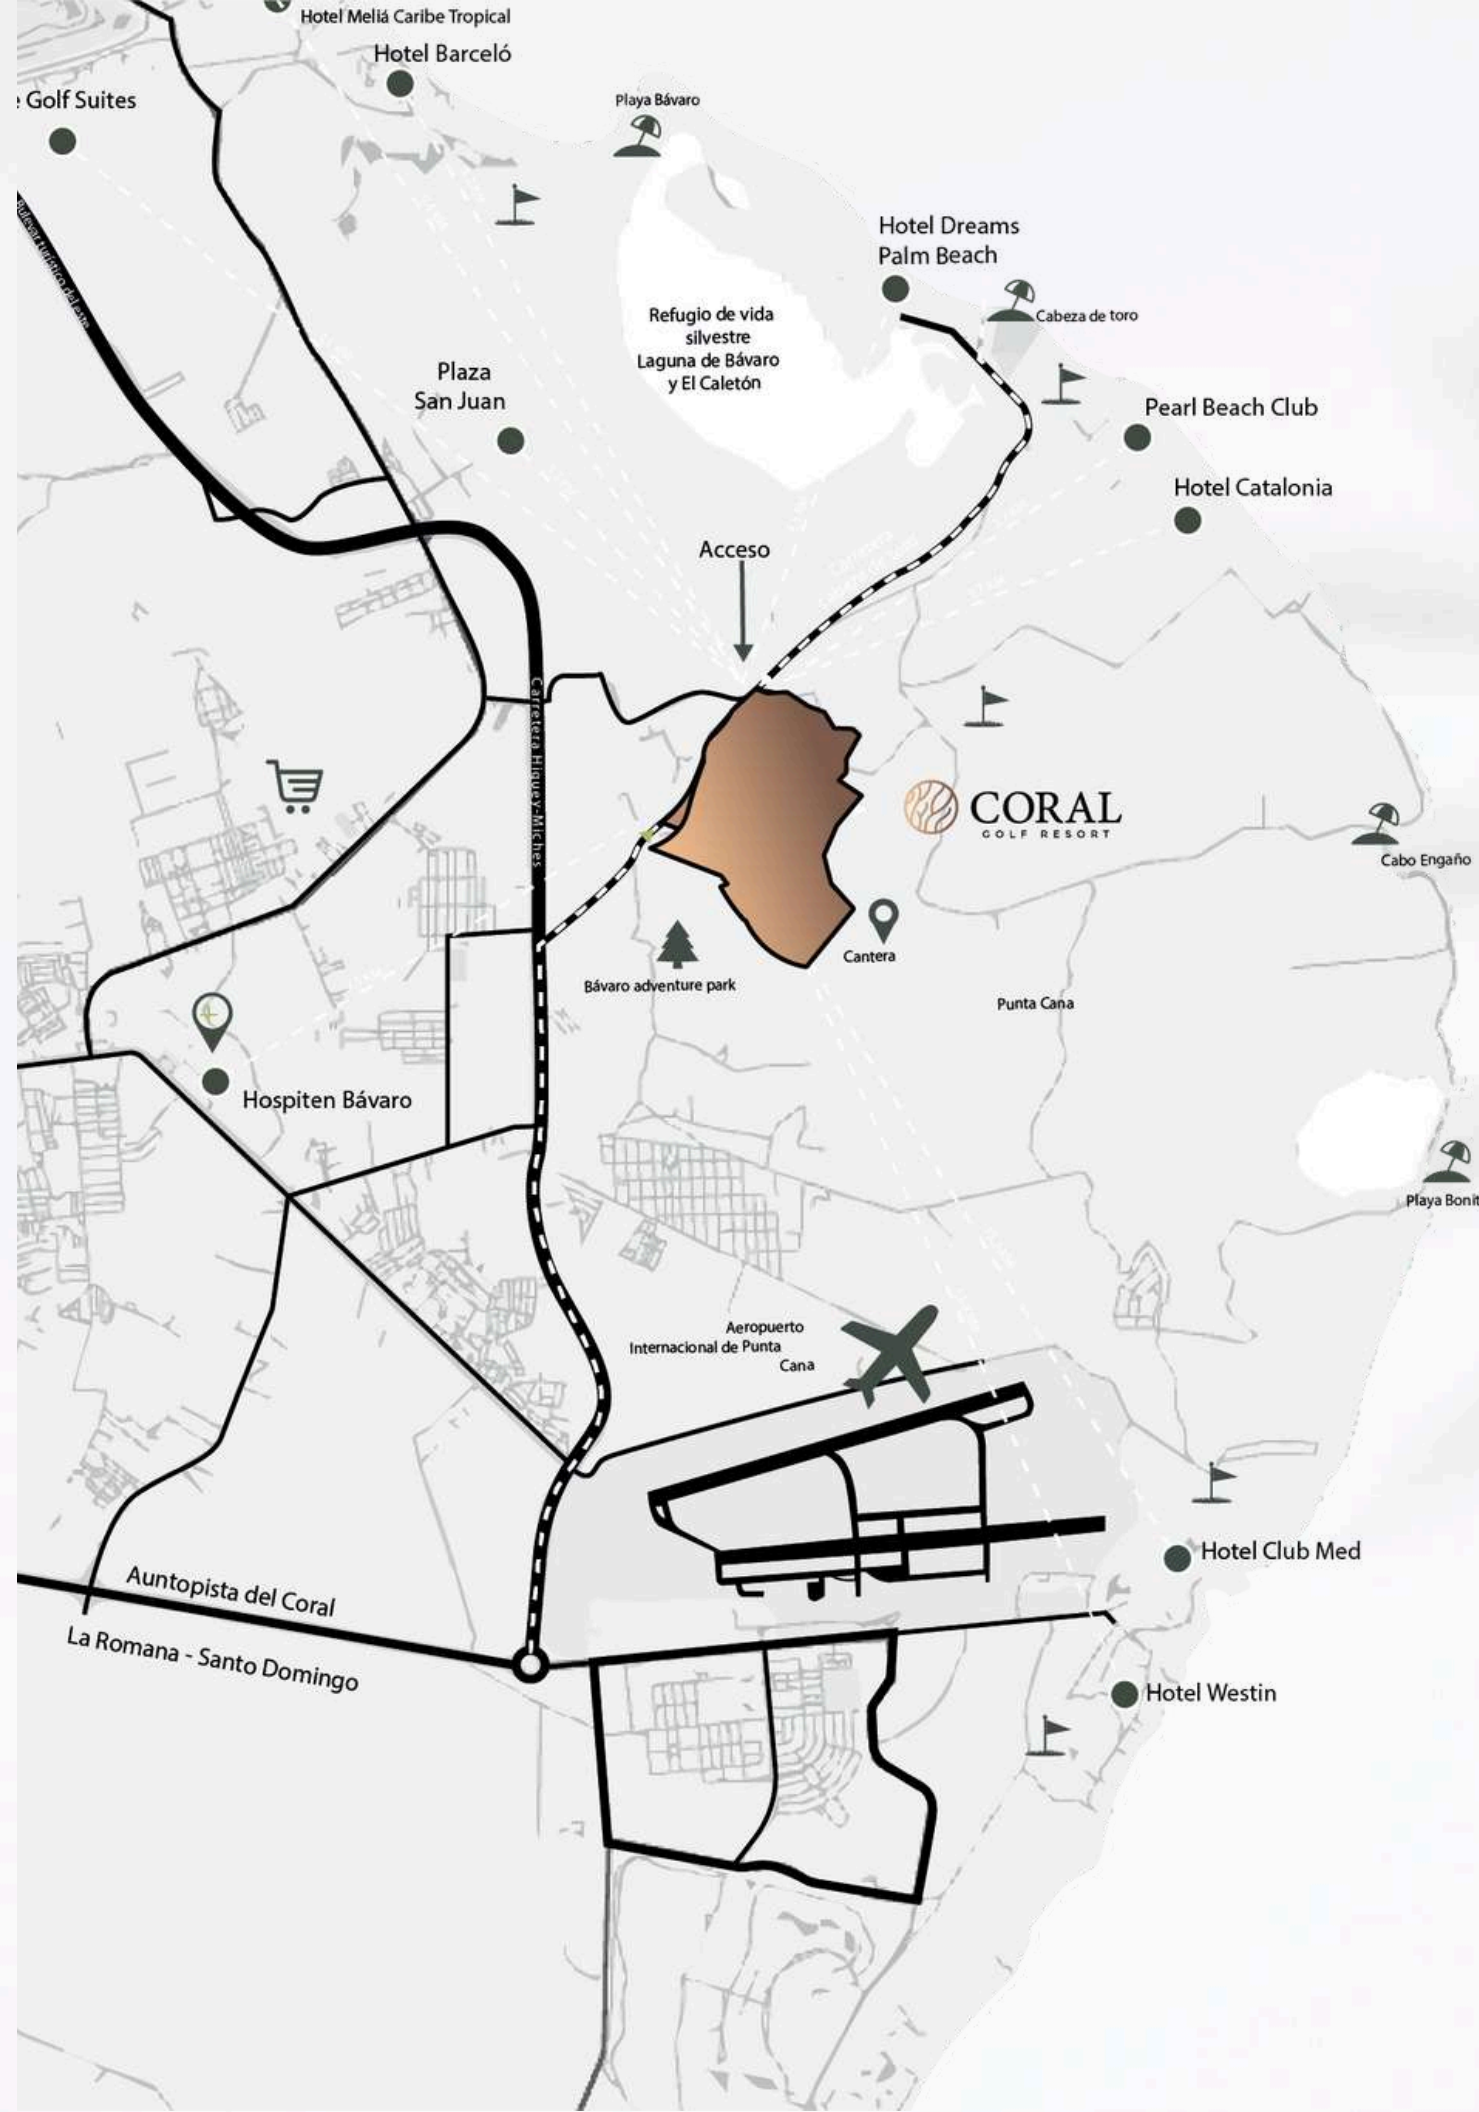

Lujo
Luxury

Sostenibilidad
Sustainability

CORAL
GOLF RESORT

CABEZA DE TORO
PUNTA CANA

Punta Cana Int. Airport

MOON GARDEN 2

Ubicado en Cabeza de Toro
Located in Cabeza de Toro

Coral Golf Resort
Coral Golf Resort

Location CORAL GOLF RESORT

10 MIN
Aeropuerto de Punta Cana
Punta Cana Int. Airport

3 MIN
Pearl Beach Club

5 MIN
nightclub
CocoBongo, Imagine, Maroca.

10 MIN
Centros Medicos

10 MIN
Blue Mall Punta Cana, Downtown Mall,
Punta Cana Village